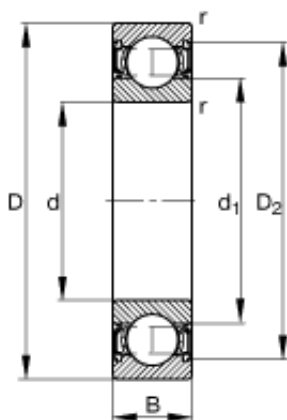

### 25 mm x 62 mm x 24 mm FAG 62305-2RSR Single Row Ball Bearings

Bearing No. 62305-2RSR

Size	25x62x24 mm
Bore Diameter	25 mm
Outer Diameter	62 mm
Width	24 mm
d	25 mm
D	62 mm
B	24 mm
$D_2$	52,5 mm
$D_{a \max}$	55 mm
$d_1$	36,4 mm
$d_{a \min}$	32 mm
$r_{a \max}$	1 mm
$r_{\min}$	1,1 mm
m	0,272 kg / Weight
$C_r$	23800 N / Dynamic load rating (radial)
$C_{0r}$	11500 N / Static load rating (radial)
$n_G$	7500 1/min / Limiting speed
$n_B$	1/min / Reference speed
$C_{ur}$	580 N / Fatigue limit load, radial

62305-2RSR Bearing 2D drawings and 3D CAD models